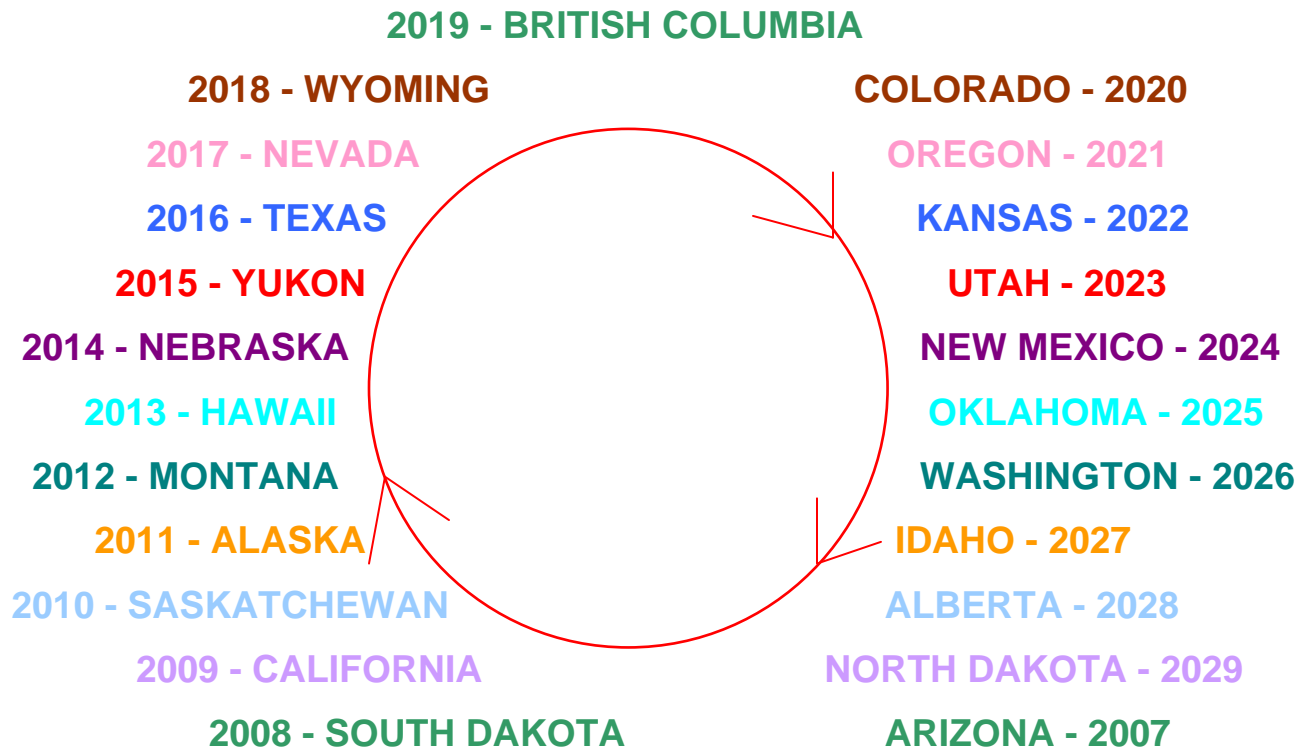

WAFWA

ROTATION FOR PRESIDENCY AND HOSTING ANNUAL CONFERENCE

In states/provinces having two member agencies, the chief executives will mutually agree upon who they will recommend to be nominated as President. Both agencies will jointly host the annual conference when it is held in their state/province.